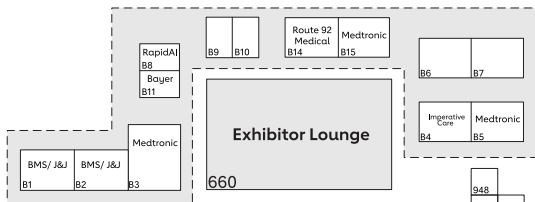

Business Suites

Learning
Studio I

138

Get With The
Guidelines®
VIP Lounge

1049

Stryker

339

NEW TO ISC
Neuro Talk
Theater