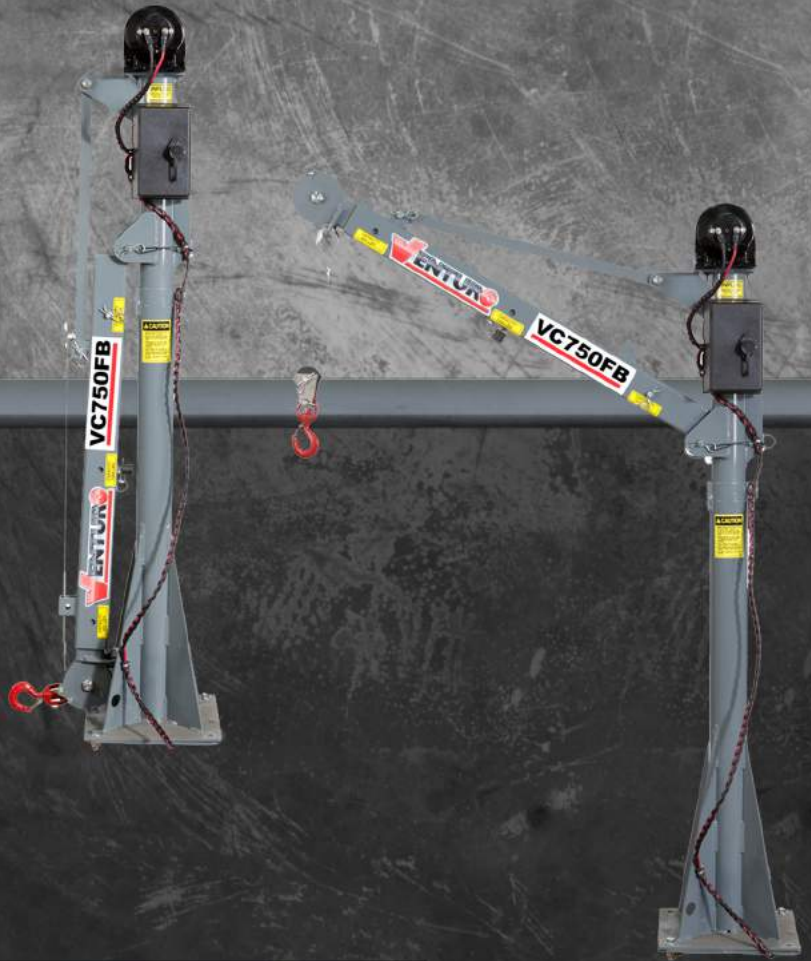

VENTURO

VAN CRANES

VC750FB

FEATURES

- 750 lbs Maximum Capacity
- 1,850 ft-lbs Crane Rating
- Electric Power (12V DC)
- 2 ft, 6 in Boom folds for compact storage
- Manual 360-degree rotation with band brake provides unlimited controlled load positioning
- Integrated surface mounting socket with 12" x 12" heavy-duty, reinforced base plate
- Weight: 160 lbs

STANDARD EQUIPMENT

- 12V DC winch with 1.3 HP motor
- Planetary geartrain with 123:1 reduction
- Dynamic motor braking for controlled load lowering
- 25 ft of 3/16" aircraft-quality wire rope
- Load block with swivel hook and safety latch for maximum capacity loads
- Remote Control Pendant: 12 ft cord with quick disconnect

The van model, VC750FB includes a shorter boom (2 ft., 6 in.) with a maximum capacity of 750 lbs. for the Ford Transit side door.

VENCO VENTURO

INDUSTRIES LLC

12110 Best Place
800-226-2238

Cincinnati, Ohio 45241
VENTURO.COM