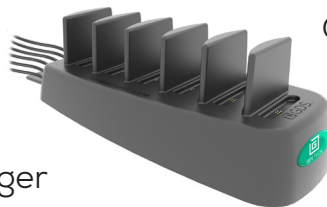

## IntelliSkin™ protects your device charging port using GDS™ Technology

IntelliSkin™ protects your equipment by wrapping your device in a durable polyurethane sleeve with an integrated GDS™ connector.

The IntelliSkin™ integrates your device connector directly into the skin. This prevents damage to the connector on your device and enables repetitious docking.

# Scalability

The universal GDS™ connector allows for scalability to the latest device with a low cost for upgrading.

By simply switching the top cup of your vehicle dock, the mounting solution is compatible with the newest device

## docking options

GDS™ Desktop charger

GDS™ Multiport charger

GDS™ Vehicle dock