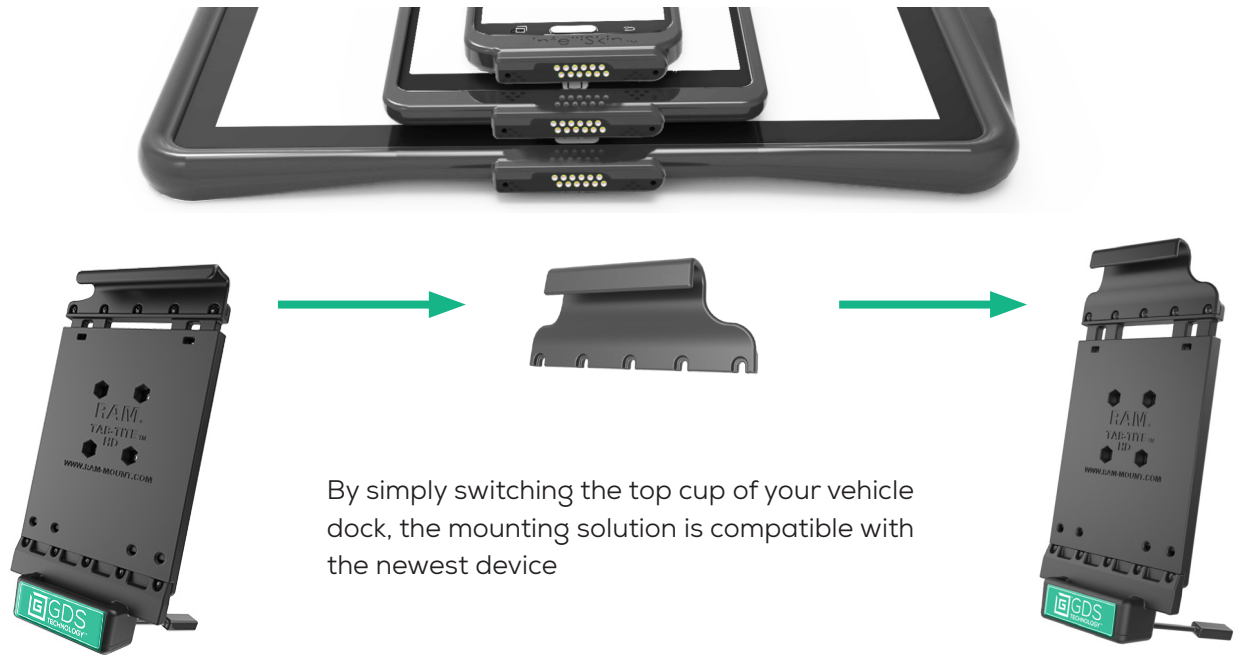

## IntelliSkin™ protects your device charging port using GDS™ Technology

IntelliSkin™ protects your equipment by wrapping your device in a durable polyurethane sleeve with an integrated GDS™ connector.

The IntelliSkin™ integrates your device connector directly into the skin. This prevents damage to the connector on your device and enables repetitious docking.

# Scalability

The universal GDS™ connector allows for scalability to the latest device with a low cost for upgrading.

By simply switching the top cup of your vehicle dock, the mounting solution is compatible with the newest device

## mounting options

Universal drill-down dash mount

Twist-Lock™ suction cup mount

Universal No-Drill™ mount